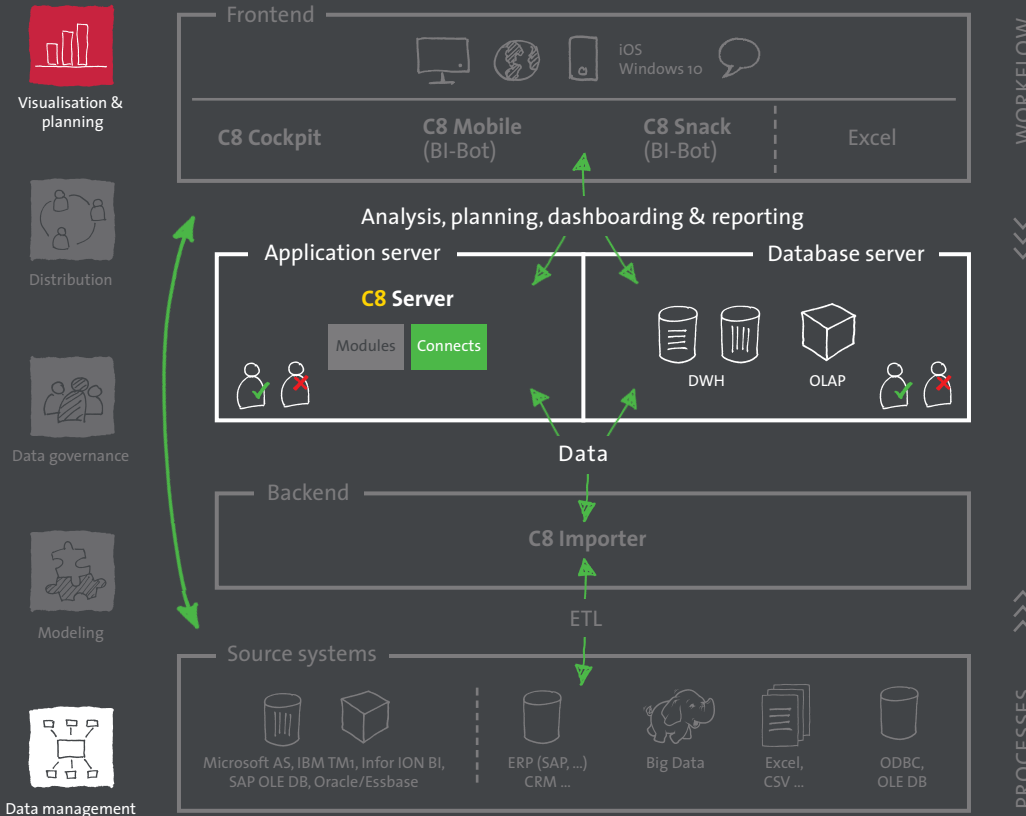

CSP C8

Accessing information has never been easier!

Our powerful BI platform CSP C8 adapts flexibly to your requirements and source systems:

- → **C8 Cockpit / Consumer / Viewer**
  Frontend for all user types
- → **C8 Mobile / Consumer / Viewer**
  Native mobile app for iOS and Windows 10
- → **C8 Snack**
  Report usage via messenger or C8 Mobile
- → **C8 Server**
  Core application server

- **Editions**
  Load-handling capacity and functionality to match your BI application
- **Modules (edition-dependent)**
  Plan, export, maps

- **Connects (edition-dependent)**
  Database connection (SAP/RDBMS/OLAP)

- → **C8 Importer**
  Power ETL tool

Cubeware partners:

Cubeware helps you consolidate all of your relevant data and information and make it available any time – online or offline – to as many users as possible and in the format they need for decision-making. For management staff and process owners. Over 4,000 customers have entrusted their projects to Cubeware. Read about their many successes for yourself by visiting us.cubeware.com/success-stories

Make decisions!